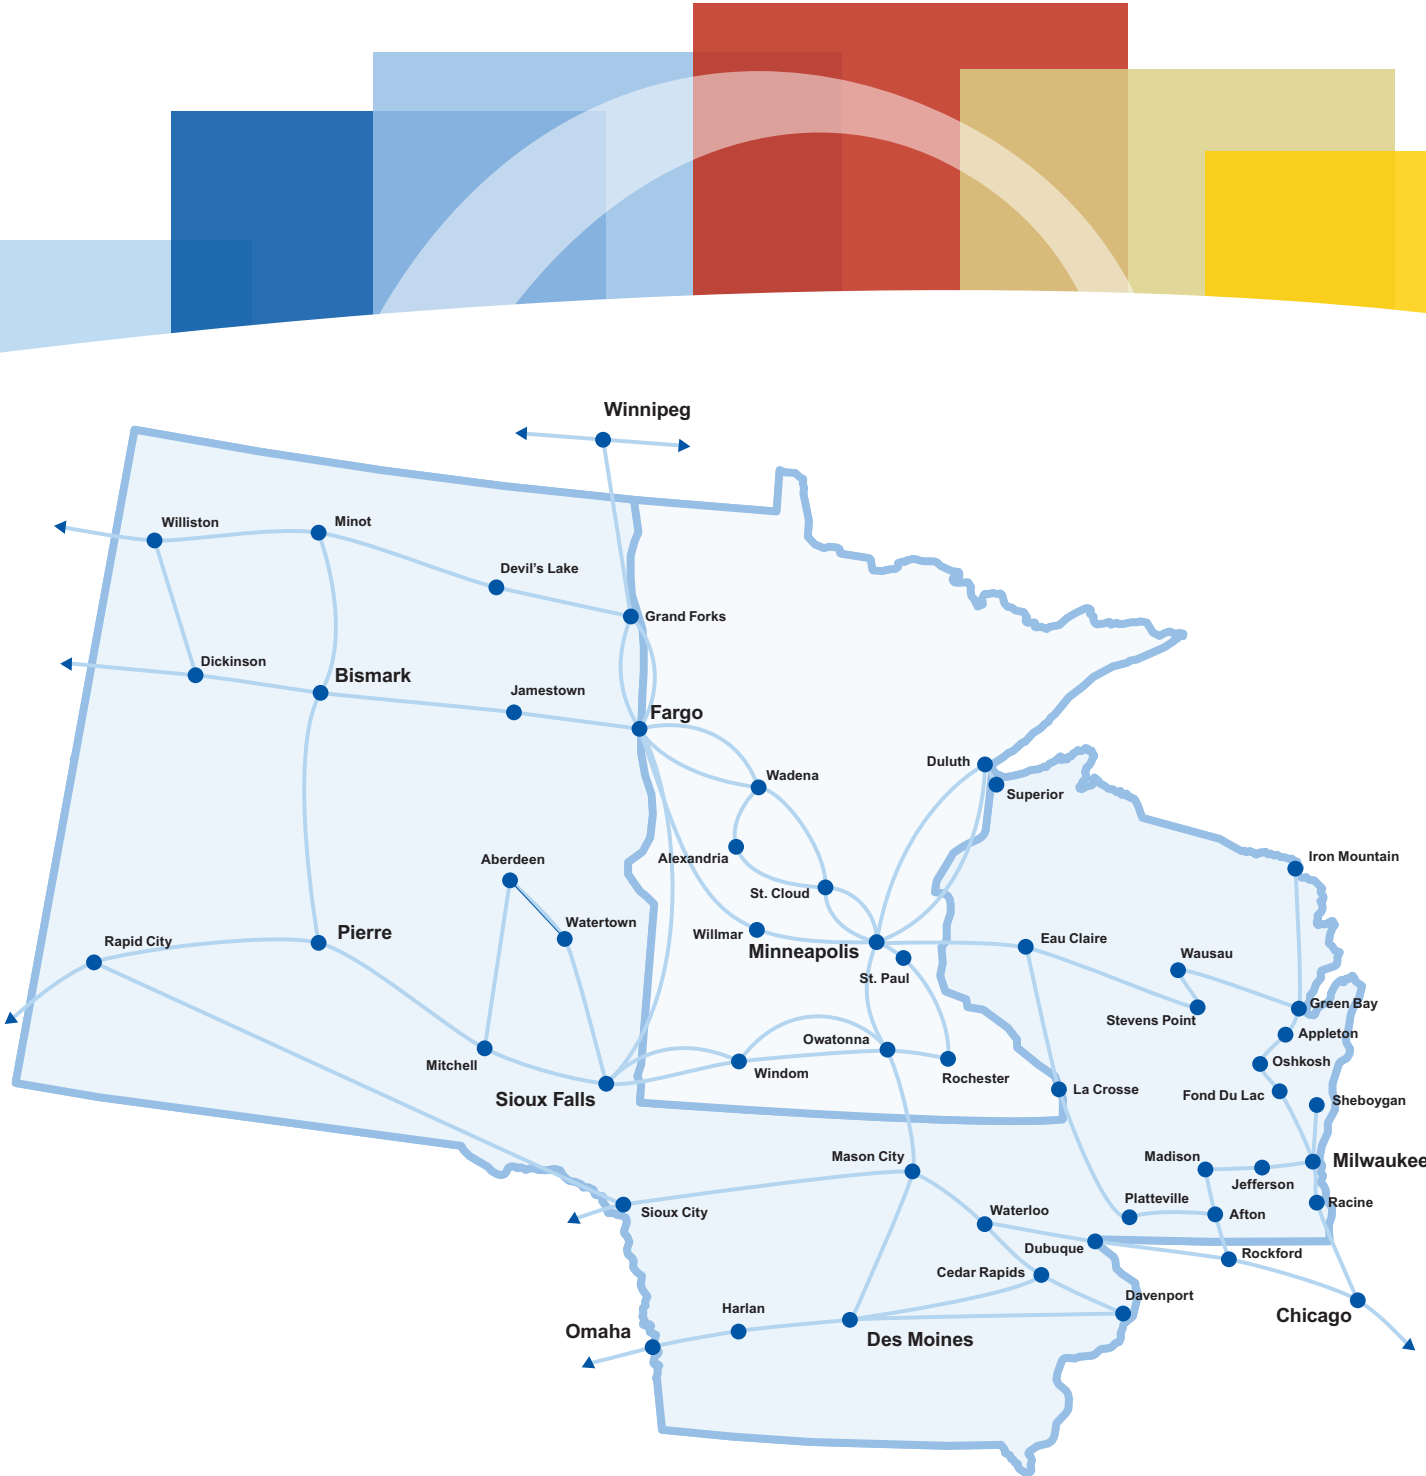

Onvoy Network MINNESOTA

300 S. Highway 169, Suite 700
 Minneapolis, MN 55426
www.onvoy.com

Network Infrastructure

MIDWEST POINTS OF PRESENCE

300 S. Highway 169, Suite 700
Minneapolis, MN 55426
www.onvoy.com

Network Infrastructure

NATIONAL POINTS OF PRESENCE

300 S. Highway 169, Suite 700
Minneapolis, MN 55426
www.onvoy.com