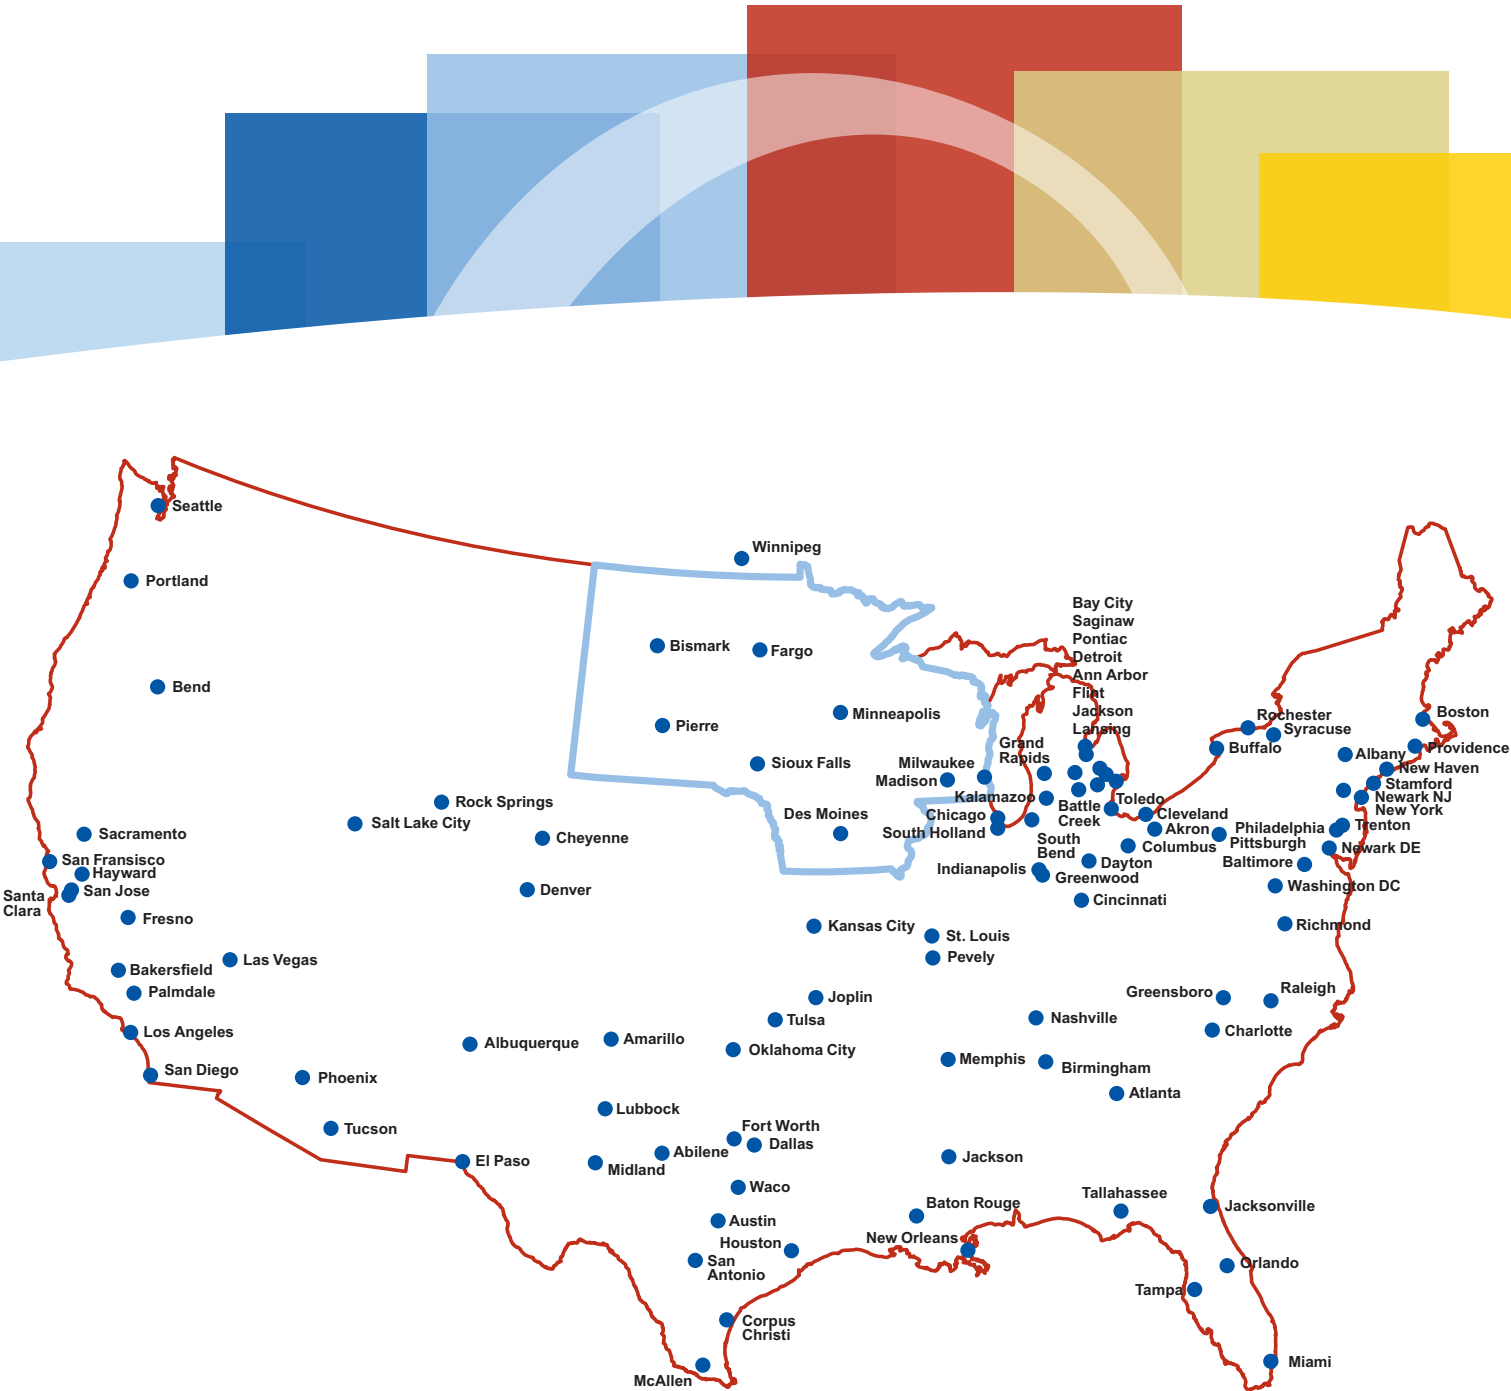

Onvoy Network MINNESOTA

300 S. Highway 169, Suite 700
 Minneapolis, MN 55426
www.onvoy.com

Network Infrastructure

MIDWEST POINTS OF PRESENCE

300 S. Highway 169, Suite 700
Minneapolis, MN 55426
www.onvoy.com

Network Infrastructure

NATIONAL POINTS OF PRESENCE

300 S. Highway 169, Suite 700
Minneapolis, MN 55426
www.onvoy.com