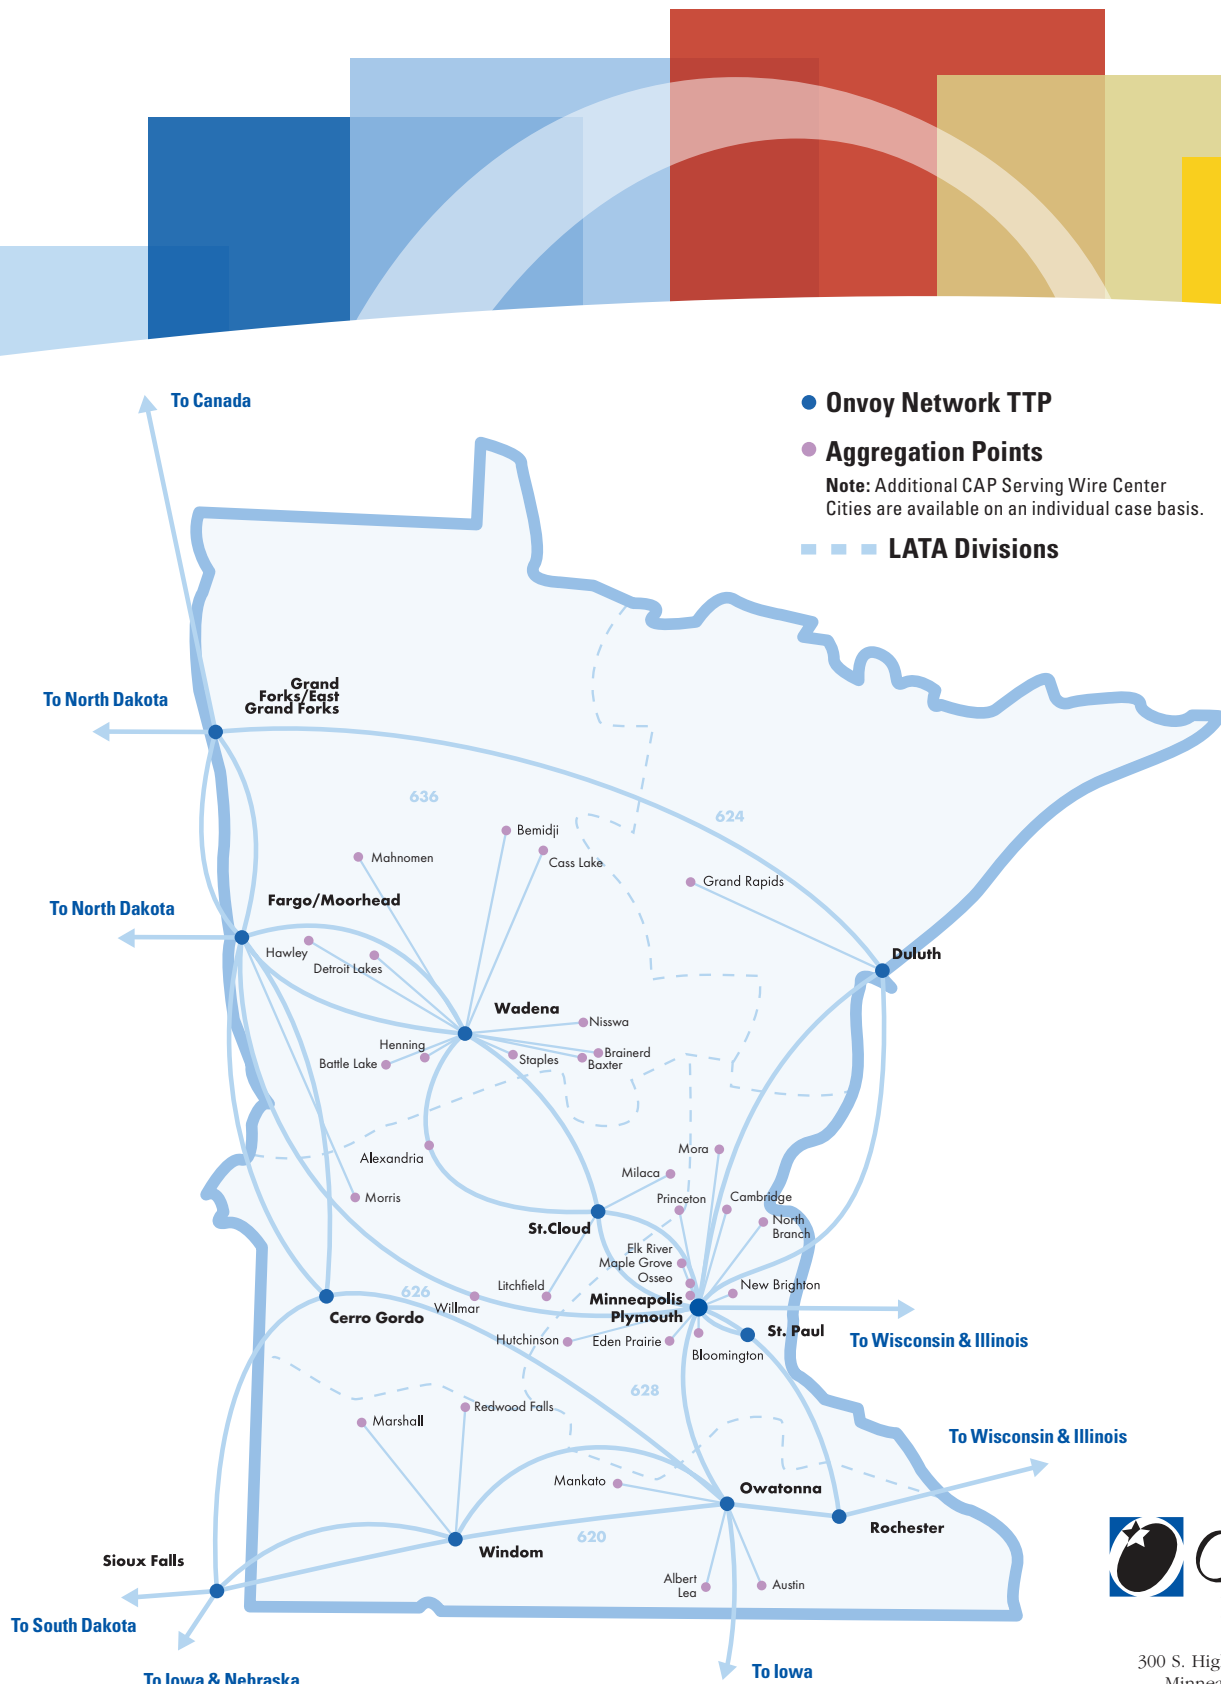

Onvoy Network MINNESOTA

300 S. Highway 169, Suite 700
 Minneapolis, MN 55426
www.onvoy.com

Network Infrastructure

MIDWEST POINTS OF PRESENCE

300 S. Highway 169, Suite 700
Minneapolis, MN 55426
www.onvoy.com

Network Infrastructure

NATIONAL POINTS OF PRESENCE

300 S. Highway 169, Suite 700
Minneapolis, MN 55426
www.onvoy.com